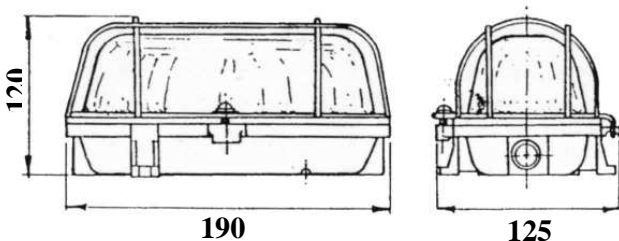

LUMINAIRE ORDER TYPE & DIMENSIONS

LAMP	TYPE
60 w	5NJ 122 DC 60 Inc
100 w	5NJ 122 DC 100 Inc

- Inc : Incandescent Lamp.