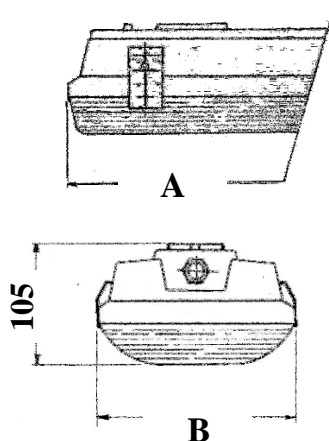

## APPLICATIONS & GENERAL FEATURES

- Suitable for ceiling surface (or suspended) installation in wet and dusty zones.
- Due to luminaire frame construction, it is totally sealed “ weather proof ”, IP 65.

## FRAME DESCRIPTION

The frame is consisting of poly carbonate base and clear poly carbonate diffuser “Prismatic Diffuser”. The diffuser is totally sealed (IP 65) by clips.

The base is equipped with two cable entry glands & two additional hooks for luminaire suspension

## LUMINAIRE ORDER TYPE & DIMENSIONS

<i>LAMP</i>	<i>TYPE</i>	<i>A</i>	<i>B</i>
2 x 18 w	5NJ 121 218	660	164
2 x 36 w	5NJ 121 236	1270	164