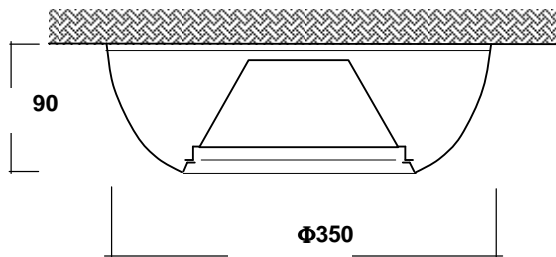

SURFACE DOWNLIGHT COMPACT FLUORESCENT SPOTS TYPES “ABHSE & ABHSEG”

GENERAL DESCRIPTION

- Frame is made of die cast aluminum and painted electrostatically.
- Anodized aluminum reflector.
- Lamps: up to 2x26w compact fluorescent lamps.

SPOTLIGHT ORDER TYPE & DIMENSIONS

- Down light without glass diffuser type : “ABHSE”.
- Down light with glass diffuser type : “ABHSEG”.

| TYPE | | LAMP |
|---------------|---------------|----------|
| Without glass | With glass | |
| ABHSE 118 CF | ABHSEG 118 CF | 1x18w CF |
| ABHSE 218 CF | ABHSEG 218 CF | 2x18w CF |
| ABHSE 126 CF | ABHSEG 126 CF | 1x26w CF |
| ABHSE 226 CF | ABHSEG 226 CF | 2x26w CF |