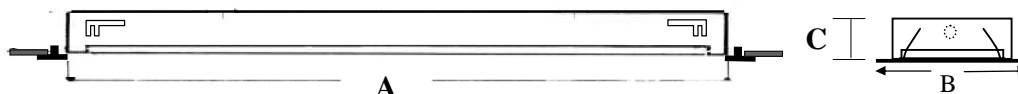

## RECESSED MOUNTED LOUVER LUMINAIRE " R22 " FOR T5 LAMPS

- Traditional rectangular shape for one lamp only.
- Small frame size, saving space above false ceiling.
- Electronic ballast.
- T5 lamps : 14 w , 28w , 39 w , 54w.

### LOUVER TYPES

“DM” LOUVER ( CAT 1 )  
(DARK MIRROR) ALUMINUM MATERIAL

*Reducing the glare rating of " T5 lamp "*  
( Total light falls downward )  
Longitudinal parabolic reflectors and double curved cross blades.

### LUMINAIRE TYPES & DIMENSIONS

LUMINAIRE TYPE	LAMP ( S )	DIMENSIONS		
		A	B	C
1 14 R22	1x14w T5	595	185	62
1 28 R22	1x28w T5	1198	185	62
1 39 R22	1x39w T5	972	185	62
1 54 R22	1x54w T5	1198	185	62

T5 : Ø 16 mm tubular fluorescent lamps