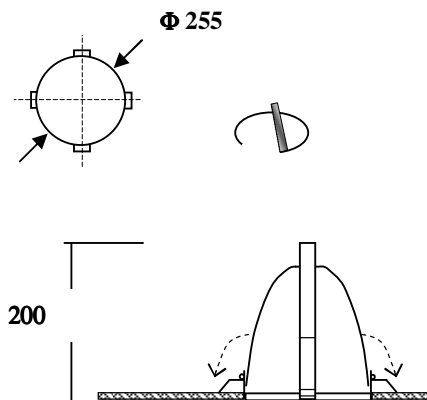

## GENERAL DESCRIPTION

- Frame is made of die cast aluminum and painted electrostatically.
- Anodized aluminum reflector.
- Lamps: up to 32w compact fluorescent lamps.

## SPOTLIGHT ORDER TYPE & DIMENSIONS

- Down light without glass diffuser type : “ABV”.
- Down light with glass diffuser type : “ABVG”.

TYPE		LAMP
With glass	Without glass	
ABV 112 CF	ABVG 112 CF	1x12w CF
ABV 116 CF	ABVG 116 CF	1x16w CF
ABV 118 CF	ABVG 118 CF	1x18w CF
ABV 126 CF	ABVG 126 CF	1x26w CF
ABV 132 CF	ABVG 132 CF	1x32w CF