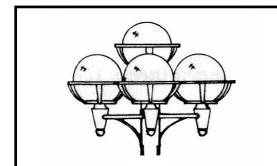

TYPE "5NC 3GIPD"

Decorative arrangement, consists of 3 die-cast aluminum brackets & connector to fix the arrangement on pole head.

TYPE "5NC 4GIP"

Decorative arrangement, consists of 3 die-cast aluminum brackets & connector to fix the arrangement on pole head.

TYPE "5NC 4GIPD"

Decorative arrangement, consists of 3 die-cast aluminum brackets & connector to fix the arrangement on pole head.

TYPE "5NC 1GIPB"

Decorative die-cast aluminum basket and decorative aluminum connector to fix the globe on pole head.

TYPE "5NC 2GIPB"

Decorative arrangement, consists of 2 die-cast aluminum brackets & 2 baskets.

TYPE "5NC 3GIPB"

Decorative arrangement, consists of 3 die-cast aluminum brackets & 3 baskets.

TYPE "5NC 4GIPBH"

Decorative arrangement, consists of 4 die-cast aluminum brackets & 4 baskets.

TYPE "5NC 4GIPBV"

Decorative arrangement, consists of 3 die-cast aluminum brackets & 4 baskets.

TYPE "5NC 5GIPB"

Decorative arrangement, consists of 4 die-cast aluminum brackets & 5 baskets.