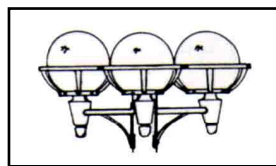

TYPE "5NC 3GIPD"

Decorative arrangement, consists of 3 die-cast aluminum brackets & connector to fix the arrangement on pole head.

TYPE "5NC 4GIP"

Decorative arrangement, consists of 3 die-cast aluminum brackets & connector to fix the arrangement on pole head.

TYPE "5NC 4GIPD"

Decorative arrangement, consists of 3 die-cast aluminum brackets & connector to fix the arrangement on pole head.

TYPE "5NC 1GIPB"

Decorative die-cast aluminum basket and decorative aluminum connector to fix the globe on pole head.

TYPE "5NC 2GIPB"

Decorative arrangement, consists of 2 die-cast aluminum brackets & 2 baskets.

TYPE "5NC 3GIPB"

Decorative arrangement, consists of 3 die-cast aluminum brackets & 3 baskets.

TYPE "5NC 4GIPBH"

Decorative arrangement, consists of 4 die-cast aluminum brackets & 4 baskets.

TYPE "5NC 4GIPBV"

Decorative arrangement, consists of 3 die-cast aluminum brackets & 4 baskets.

TYPE "5NC 5GIPB"

Decorative arrangement, consists of 4 die-cast aluminum brackets & 5 baskets.