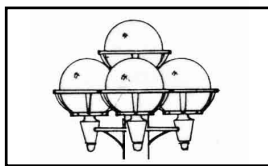

TYPE "5NC 3GIPD"

Decorative arrangement, consists of 3 die-cast aluminum brackets & connector to fix the arrangement on pole head.

TYPE "5NC 4GIP"

Decorative arrangement, consists of 3 die-cast aluminum brackets & connector to fix the arrangement on pole head.

TYPE "5NC 4GIPD"

Decorative arrangement, consists of 3 die-cast aluminum brackets & connector to fix the arrangement on pole head.

TYPE "5NC 1GIPB"

Decorative die-cast aluminum basket and decorative aluminum connector to fix the globe on pole head.

TYPE "5NC 2GIPB"

Decorative arrangement, consists of 2 die-cast aluminum brackets & 2 baskets.

TYPE "5NC 3GIPB"

Decorative arrangement, consists of 3 die-cast aluminum brackets & 3 baskets.

TYPE "5NC 4GIPBH"

Decorative arrangement, consists of 4 die-cast aluminum brackets & 4 baskets.

TYPE "5NC 4GIPBV"

Decorative arrangement, consists of 3 die-cast aluminum brackets & 4 baskets.

TYPE "5NC 5GIPB"

Decorative arrangement, consists of 4 die-cast aluminum brackets & 5 baskets.