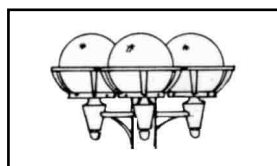

TYPE "5NC 3GIPD"

Decorative arrangement, consists of 3 die-cast aluminum brackets & connector to fix the arrangement on pole head.

TYPE "5NC 4GIP"

Decorative arrangement, consists of 3 die-cast aluminum brackets & connector to fix the arrangement on pole head.

TYPE "5NC 4GIPD"

Decorative arrangement, consists of 3 die-cast aluminum brackets & connector to fix the arrangement on pole head.

TYPE "5NC 1GIPB"

Decorative die-cast aluminum basket and decorative aluminum connector to fix the globe on pole head.

TYPE "5NC 2GIPB"

Decorative arrangement, consists of 2 die-cast aluminum brackets & 2 baskets.

TYPE "5NC 3GIPB"

Decorative arrangement, consists of 3 die-cast aluminum brackets & 3 baskets.

TYPE "5NC 4GIPBH"

Decorative arrangement, consists of 4 die-cast aluminum brackets & 4 baskets.

TYPE "5NC 4GIPBV"

Decorative arrangement, consists of 3 die-cast aluminum brackets & 4 baskets.

TYPE "5NC 5GIPB"

Decorative arrangement, consists of 4 die-cast aluminum brackets & 5 baskets.